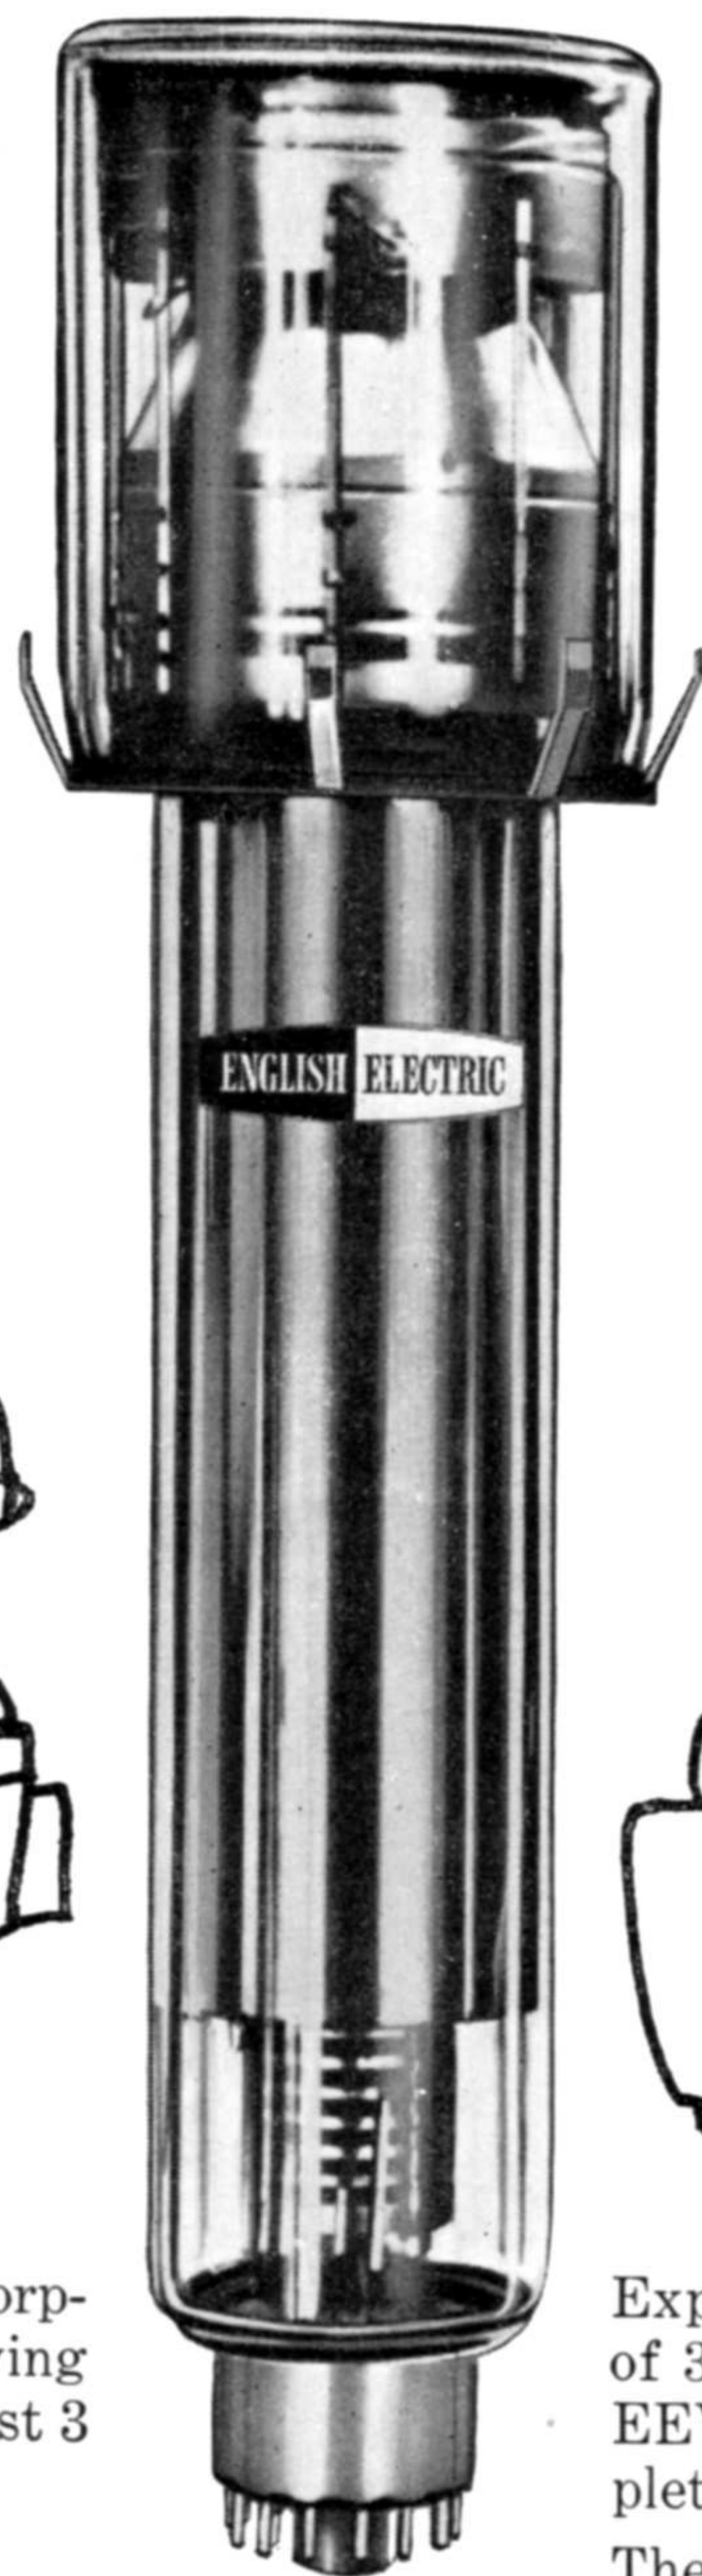

## SERVES THE TV INDUSTRY—AND THE VIEWER!

These English Electric camera tubes incorporate an entirely new target material giving an operational life expectancy of at least 3 times that of normal tubes.