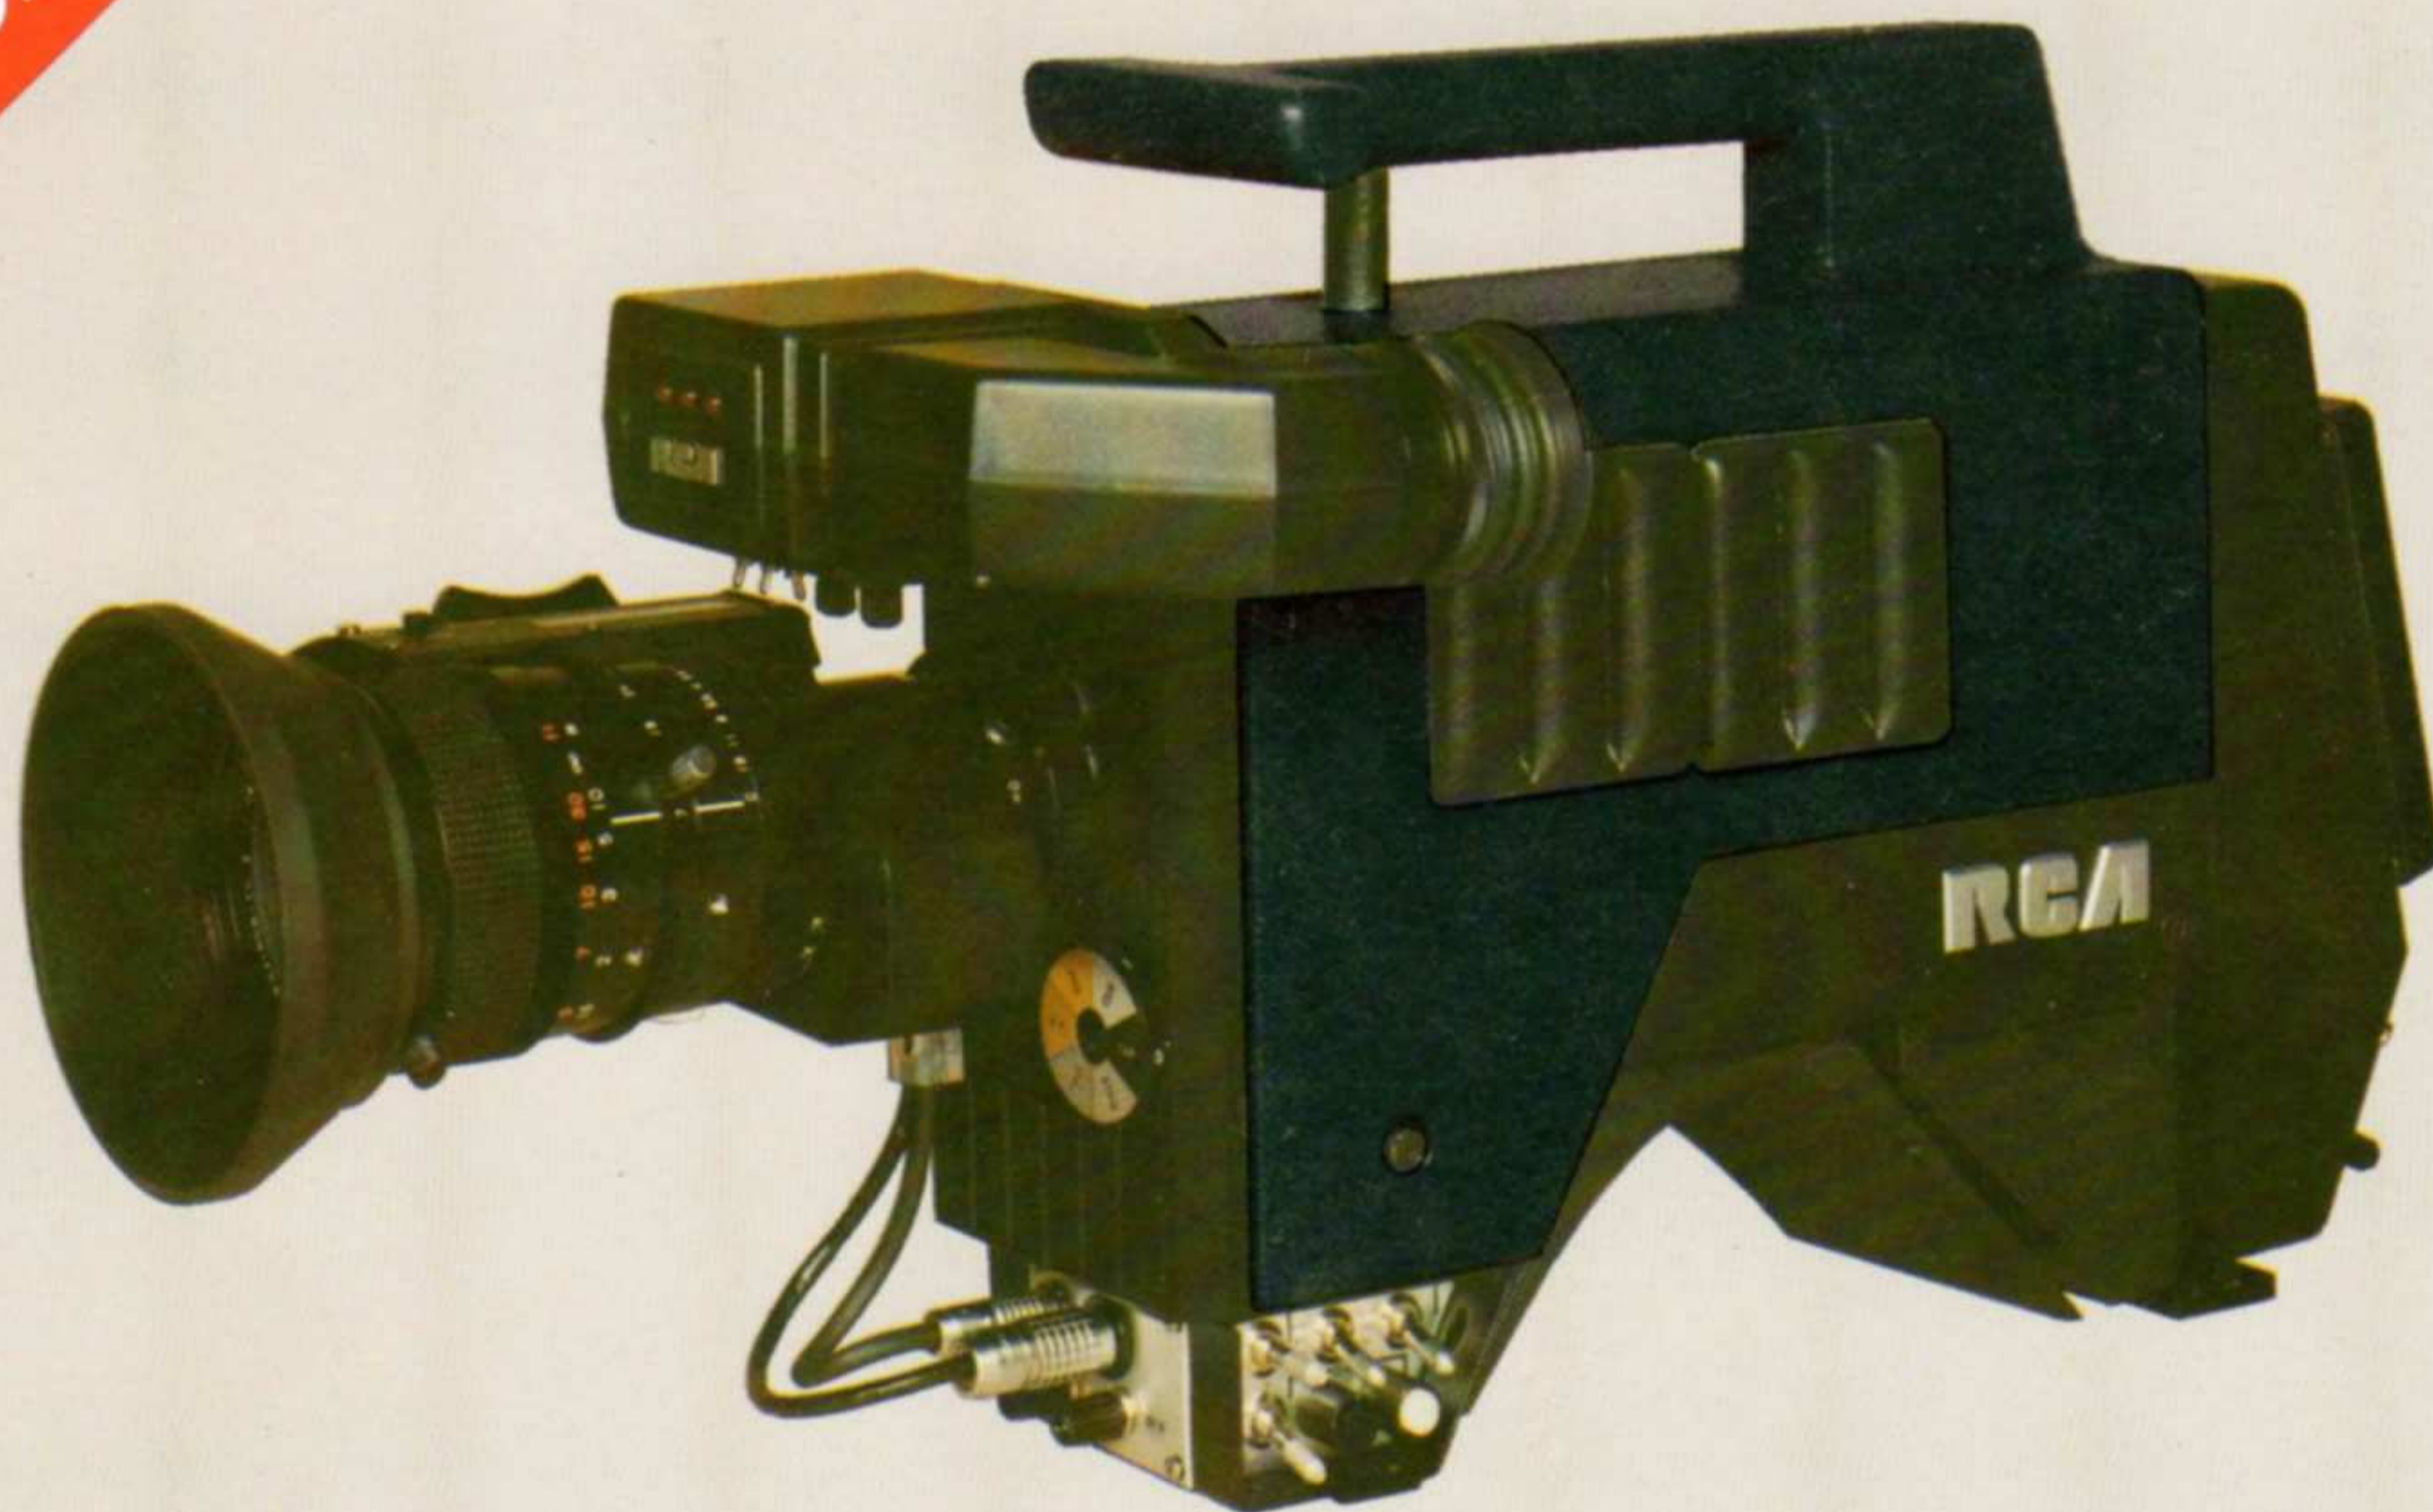

RCA

HAWKEYE II

ENG/EFP CAMERA

**NEW
PRODUCT!**

- New Integral Viewfinder With External Tally Indication
- Rugged Cast Side Covers
- New "T-Bar" Handle
- Improved Performance
- Compatible With All HC-1 Accessories