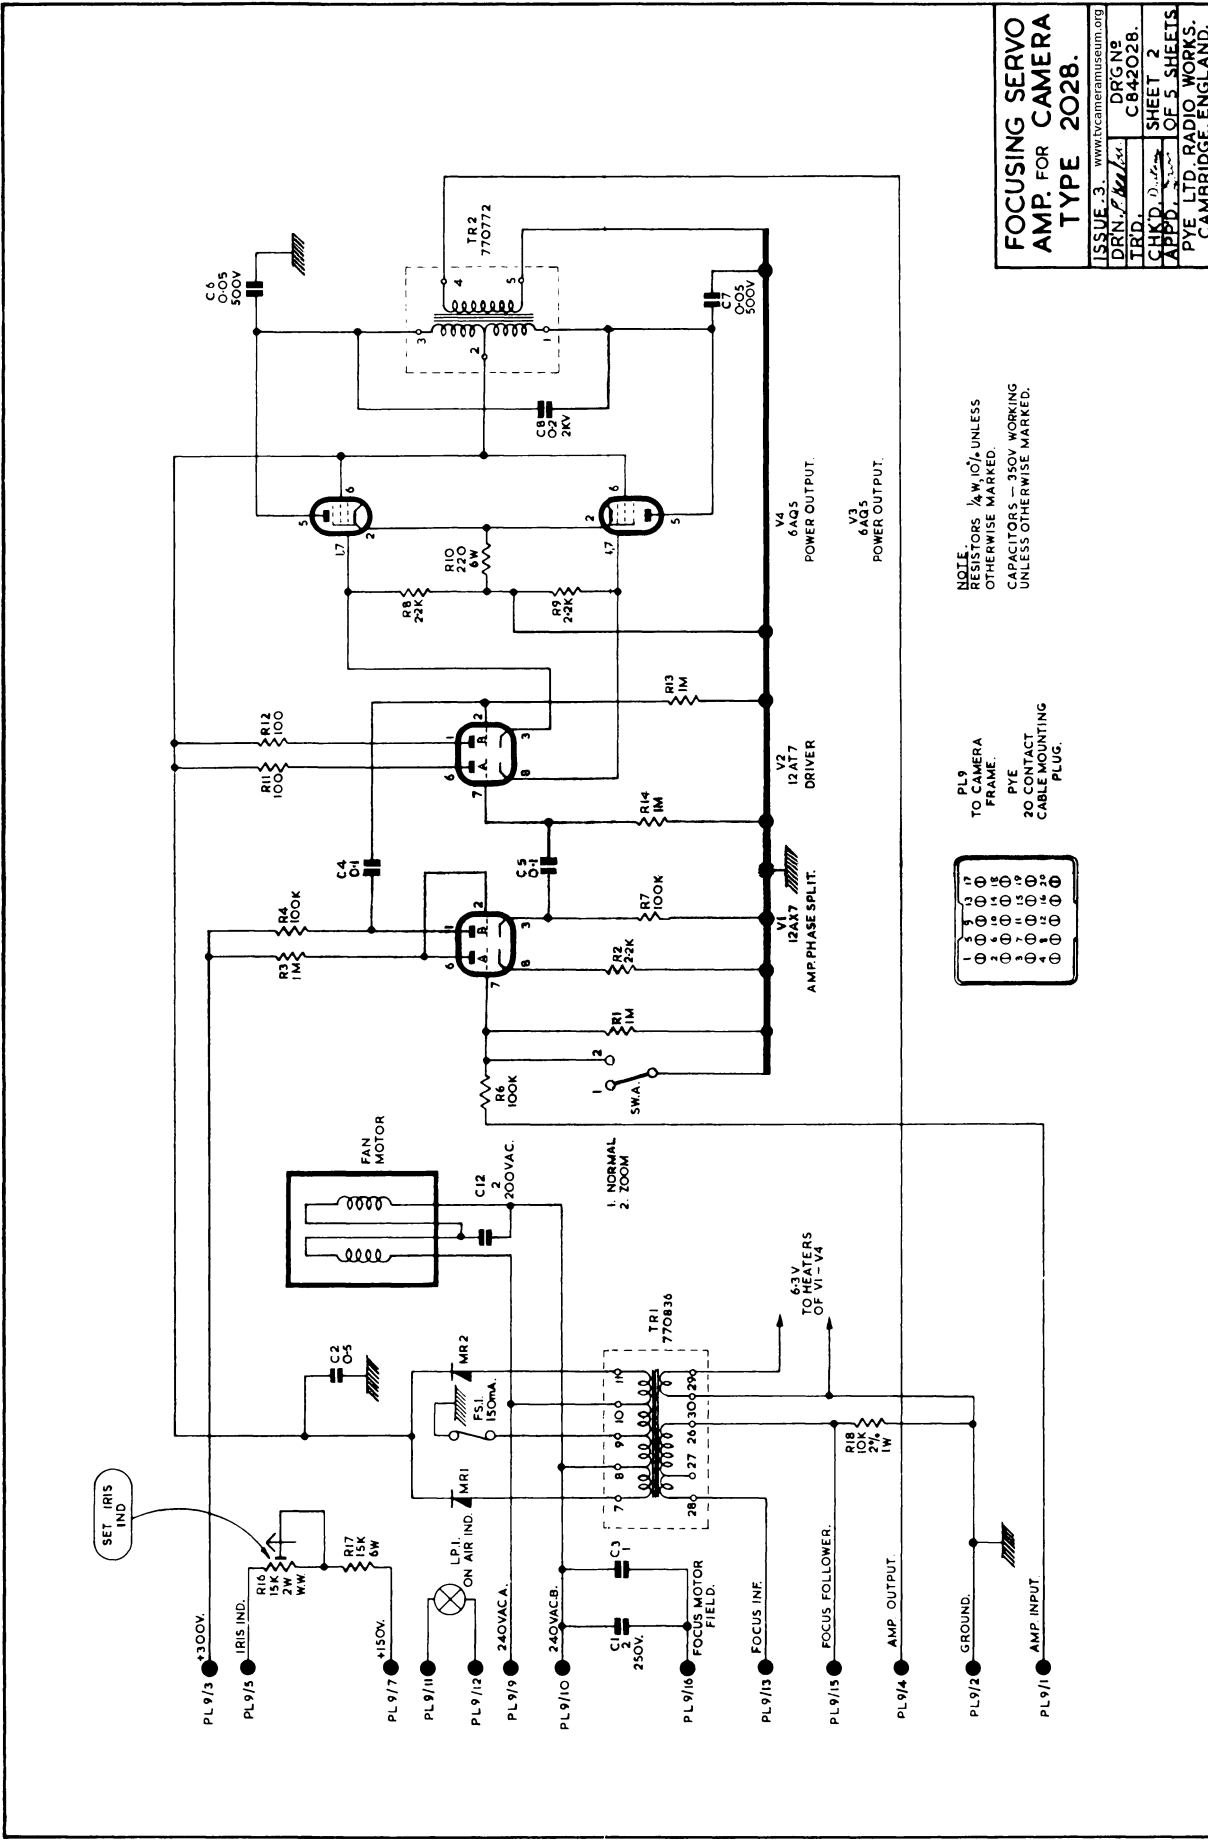

ISSUES.	2/11/54.
F.S.I. ADDED.	
SWA. ADDED.	29/6/55
	D. E.
R.6 MOVED.	5/7/55.
	D. E.

FOCUSING SERVO AMP. FOR CAMERA TYPE 2028.

ISSUE 3. www.bycamuseum.org
 DRN. *F. K. L.*
 TRD. *F. K. L.*
 CHKD. *D. E.*
 APPD. *D. E.*

DRG. No. CB42028.
 SHEET 2 OF 5 SHEETS.
 PYE LTD. RADIO WORKS. CAMBRIDGE, ENGLAND.