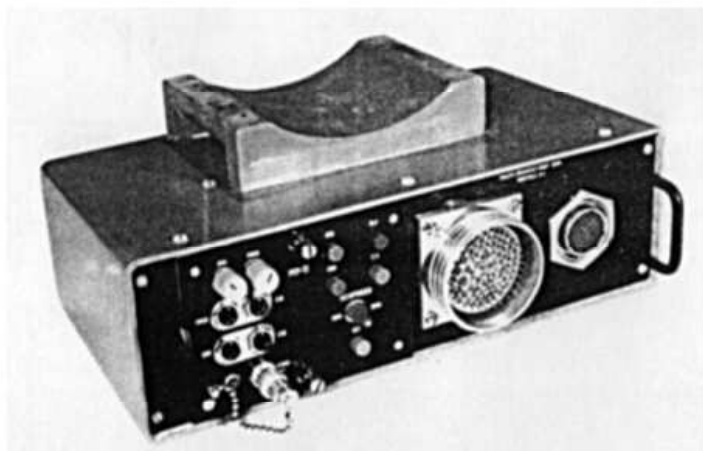

Norelco®

PCP-90U UNIVERSAL PORTABLE
PLUMBICON COLOR TELEVISION CAMERA

Now the widely acclaimed PCP-90 Portable Camera which has had worldwide application in SPORTS, NEWS, and PRODUCTION - is available in a version which greatly extends its operational application by interfacing with new or existing Norelco Studio/Field Camera Control Systems.

As illustrated diagrammatically on the reverse side of this sheet Professional Portable Camera capability can now be extended to the: - PC-70 - PC-72 - PC-100

Illustrated above is the Universal Professional Portable Camera Head and the accompanying small hippack which permits optional interconnection to the Norelco PC-70 and PC-72 Camera Control Systems through standard camera cable.

This capability when added to new or existing Norelco cameras preserves all normal video processing functions in the camera control unit.

Production and news application are further enhanced with this camera since the Universal Portable Camera Head maintains all capabilities of interfacing with the optional PCP-90 Backpack - The only professional portable camera in widespread use with available capabilities for self-contained battery mode operation and wireless interconnection.

Multiple choices of fixed or zoom lens are available to suit varying production applications.

Weight of Camera Head including 3" direct view viewfinder - Less than 15 Pounds.

Weight of PCP-70B or PCP-72 Hippack - Less than 10 Pounds.