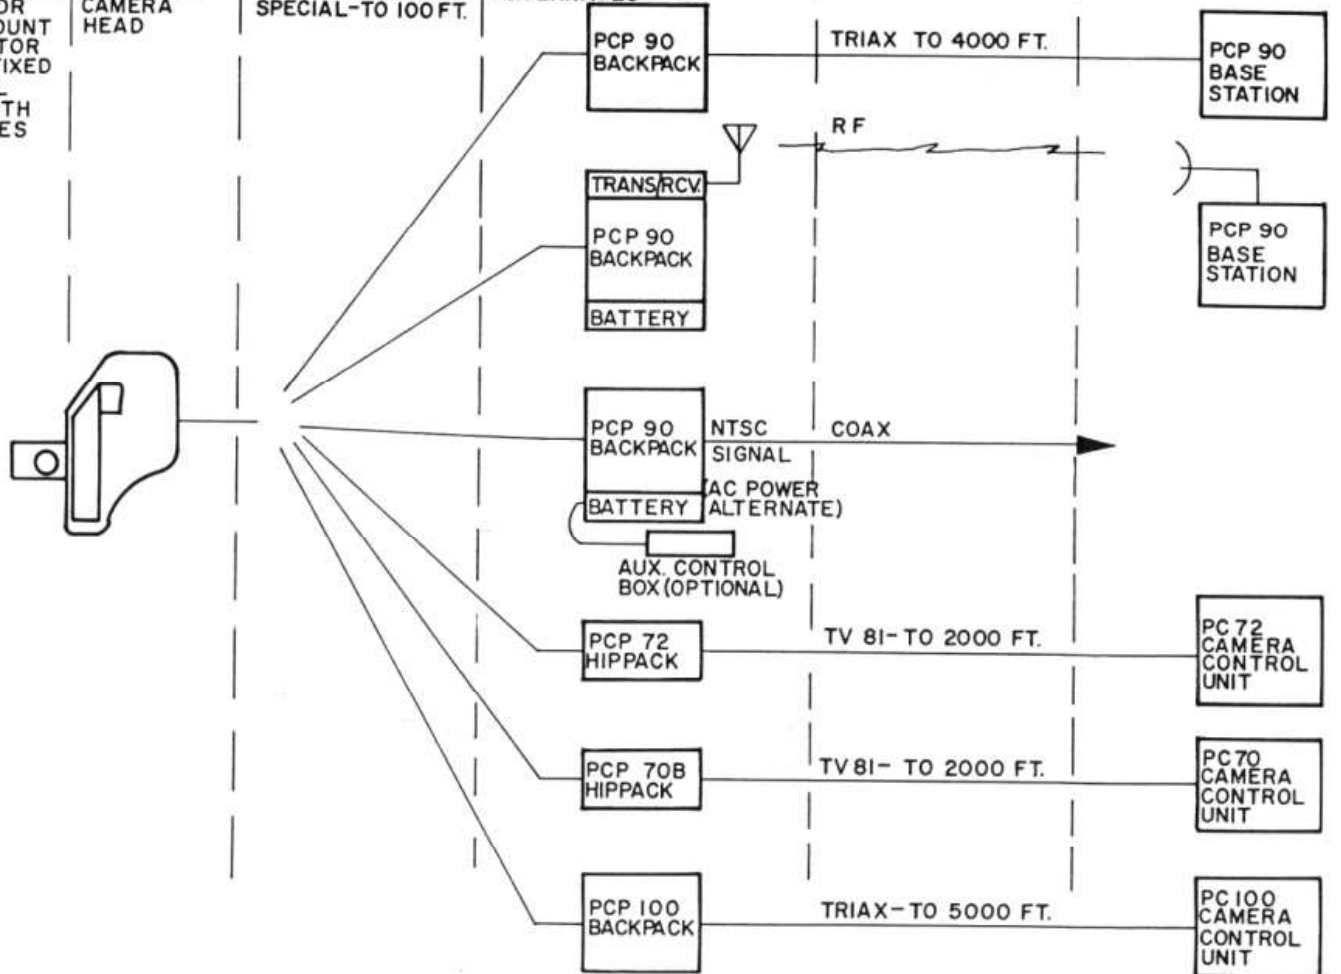

OPTIONAL
ZOOM LENS
AND/OR
C-MOUNT
ADAPTOR
FOR FIXED
FOCAL
LENGTH
LENSES

UNIVERSAL
PORTABLE
CAMERA
HEAD

CAMERA TO
BACKPACK CABLE
SPECIAL-TO 100 FT.

HIPPACK/BACKPACK
ALTERNATES

CABLE

CONTROL

Norelco
PHILIPS BROADCAST EQUIPMENT CORP.
A NORTH AMERICAN PHILIPS COMPANY