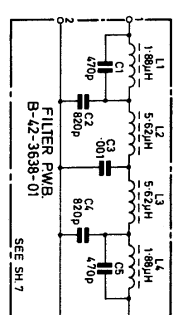

MK IX COLOUR CAMERA CHANNEL

CAMERA CONTROL UNIT
B-101-3267-02
ELECTRONICS FRAME

FIG.12.11.

- RED HEIGHT / MIC
- BLUE HEIGHT / MIC
- BLUE VERTICAL CENTRING
- BLUE HORIZONTAL CENTRING
- HIGHS OFF / AUTO
- RED VERTICAL CENTRING
- RED HORIZONTAL CENTRING
- RED WIDTH / PULSES
- BLUE WIDTH / PULSES