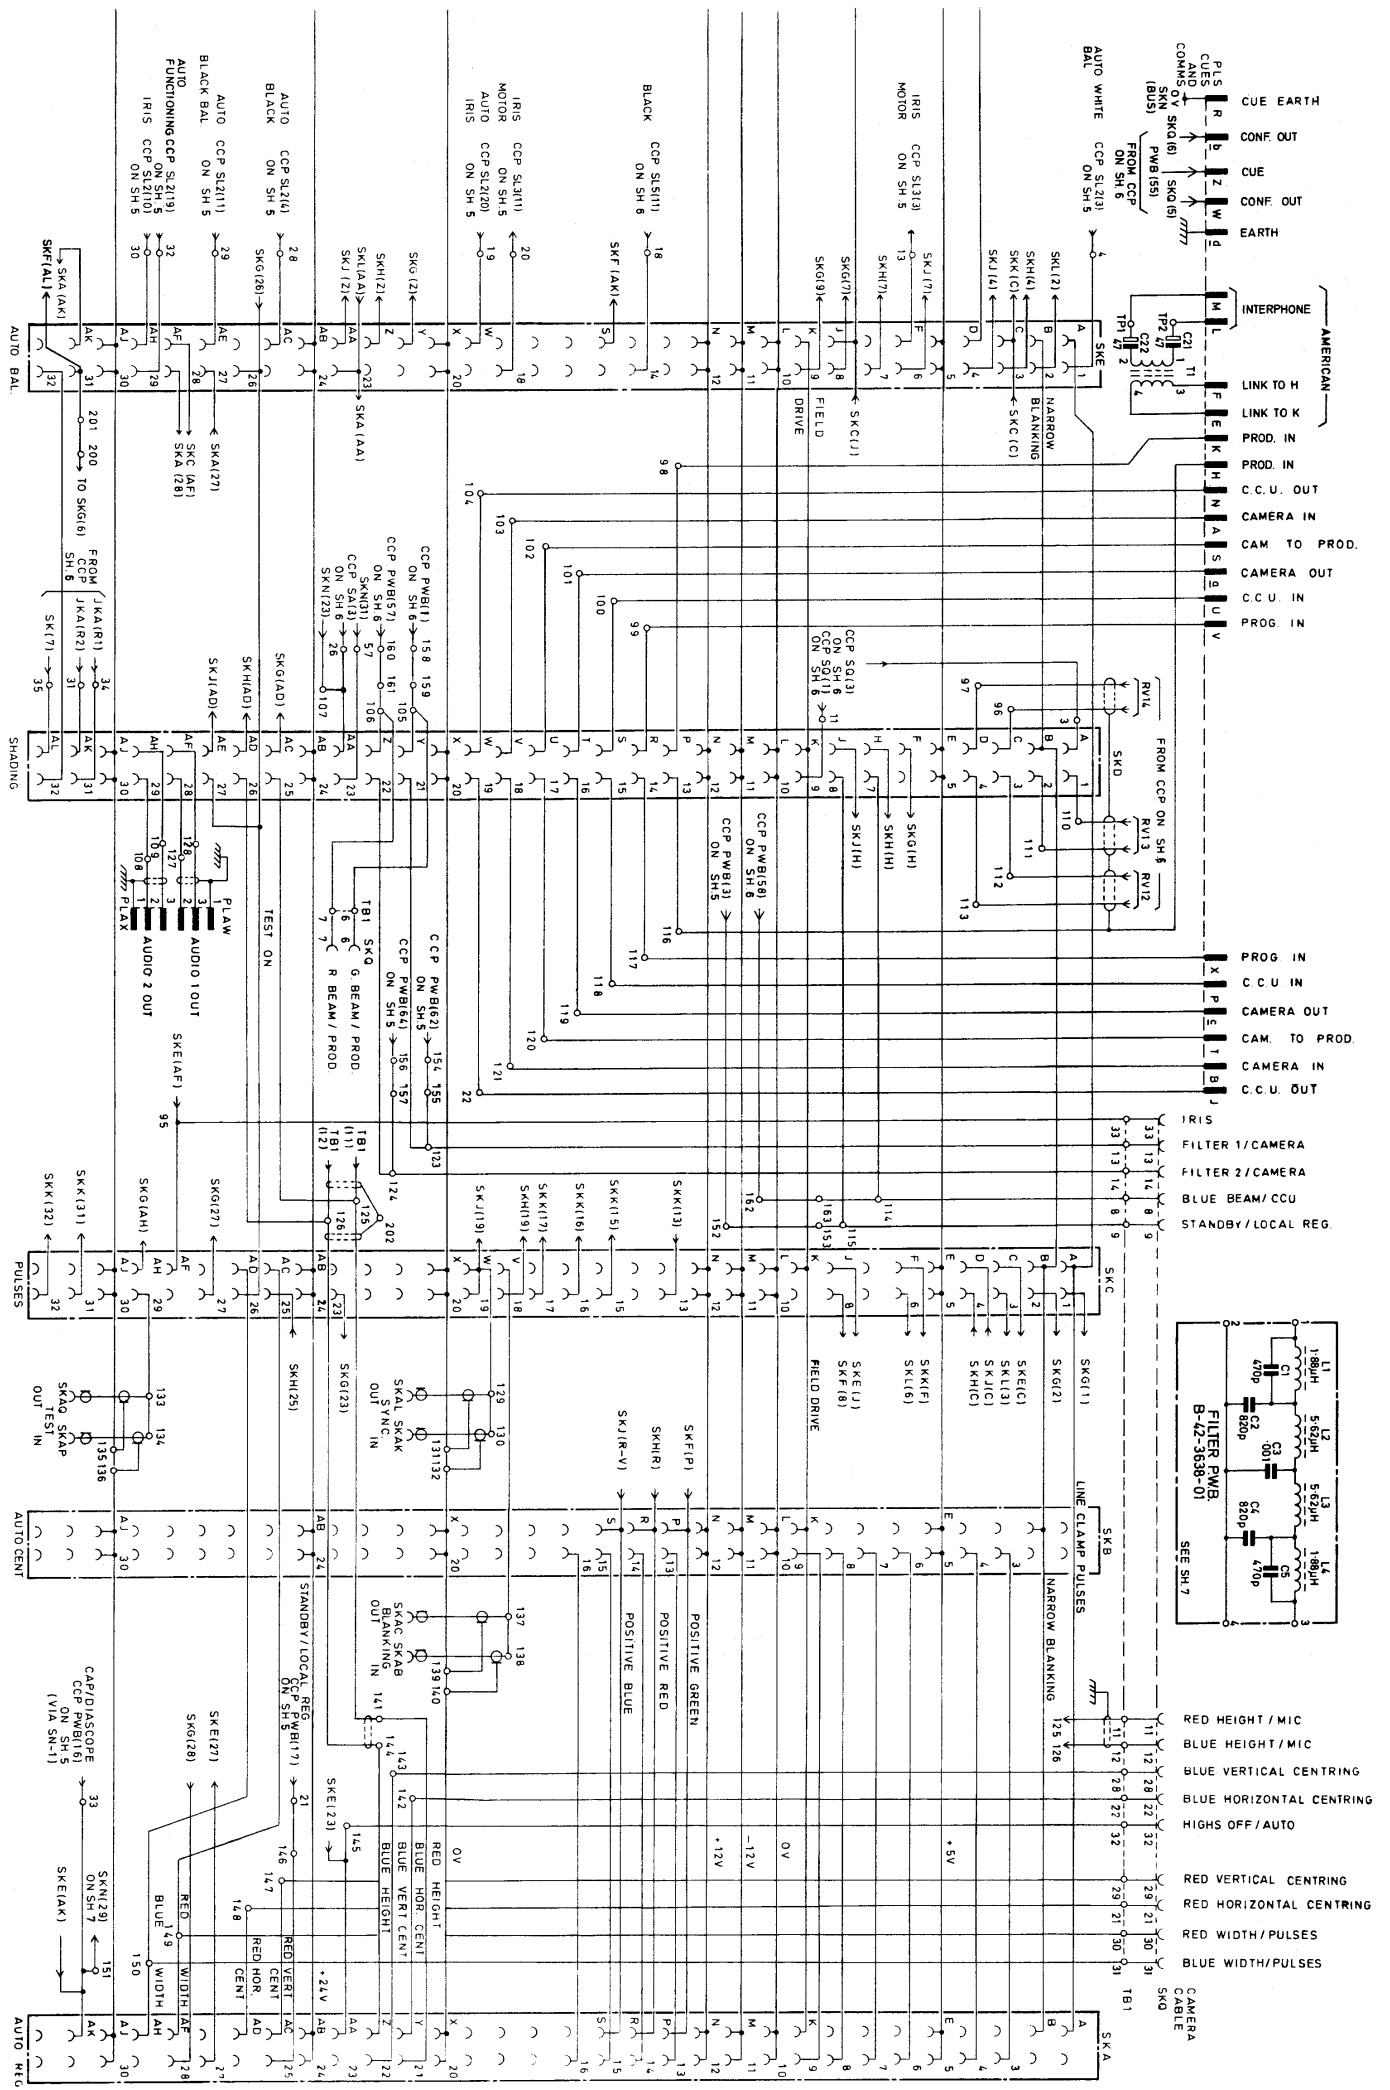

MK IX COLOUR CAMERA CHANNEL

CAMERA CONTROL UNIT
B-101-3267-02
ELECTRONICS FRAME

FIG.12.11.

- RED HEIGHT / MIC
- BLUE HEIGHT / MIC
- BLUE VERTICAL CENTRING
- BLUE HORIZONTAL CENTRING
- HIGHS OFF / AUTO
- RED VERTICAL CENTRING
- RED HORIZONTAL CENTRING
- RED WIDTH / PULSES
- BLUE WIDTH / PULSES