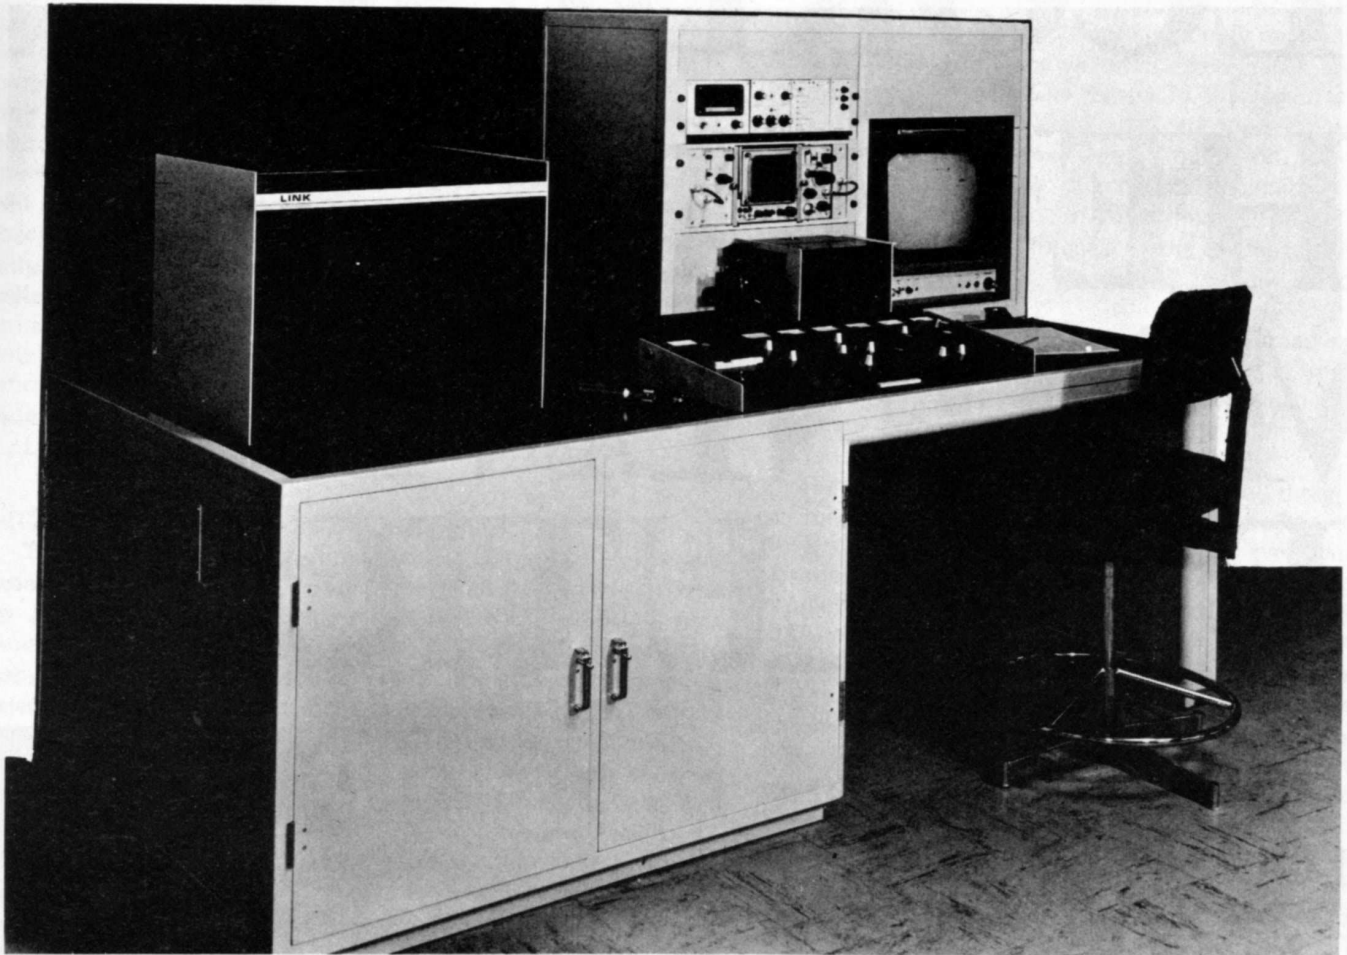

LINK ELECTRONICS LIMITED
Walworth Industrial Estate
Andover - Hants - England
tel: 0264 61345 - telex 47132

CAMERA TUBE TEST CHANNEL

type 335

TO PRODUCE THE VERY BEST RESULTS

your colour camera tubes need matching into sets

Link Electronics camera tube test channel enables fast, reliable & accurate measurements to be made of

- Build-up & Decay Lag
- Sensitivity (Y, R, G & B)
- Shading
- Resolution
- Geometry

Available for inspection in operation on Stand 64

LINK ELECTRONICS LTD · ANDOVER · HAMPSHIRE · ENGLAND
TELEPHONE (0264) 61345 TELEEX 47132